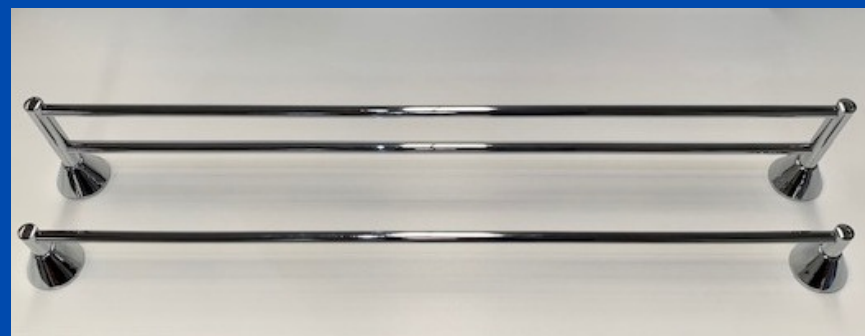

PLUMBING ACCESSORIES CLEARANCE

SAVE SAVE

Brand	Product	Retail Price	Clearance Price	Stock On hand
Phoenix	Radii Toilet Roll Holder Square Base CP	\$24.70	\$13.00	72
Phoenix	Radii Glass Shelf Square Base CP	\$47.55	\$20.00	16
Phoenix	Radii Double Towel Rail 800mm Square Base CP	\$81.95	\$33.00	65
Phoenix	Radii Soap Dish Square Base CP	\$42.20	\$17.00	11
Phoenix	Radii Guest Towel Holder Square Base CP	\$35.40	\$14.00	3
Alder	Akita Single Towel Rail 900mm Chrome	\$56.85	\$22.00	5
Alder	Akita Double Towel Rail 750mm Chrome	\$46.80	\$14.00	66
Alder	Akita Toilet Roll Holder Chrome	\$24.45	\$8.00	18
Alder	Akita Soap Holder Chrome	\$24.45	\$8.00	10
* as at 12/2/21				

Versatile

MITRE 10 TradeCentre

500 ALEXANDER DRIVE, MALAGA